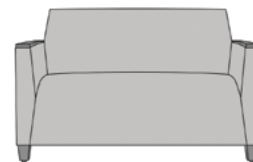

Visible Cleanout

Cleanout prevents build-up of debris and provides for easy maintenance.

Number of Seats

Choose from 3 seat styles – lounge chair, love seat, and sofa.

Arm Caps

Optional arm caps protect fabric and allow ease of cleaning.

Statement of Line

CRL1A5
34W 30D 34H
26AH

CRL1B5
34W 30D 34H
26AH

CRL2A5
57W 30D 34H
26AH

CRL2B5
57W 30D 34H
26AH

CRL3A5
76.5W 30D 34H
26AH

CRL3B5
76.5W 30D 34H
26AH

kwalu.